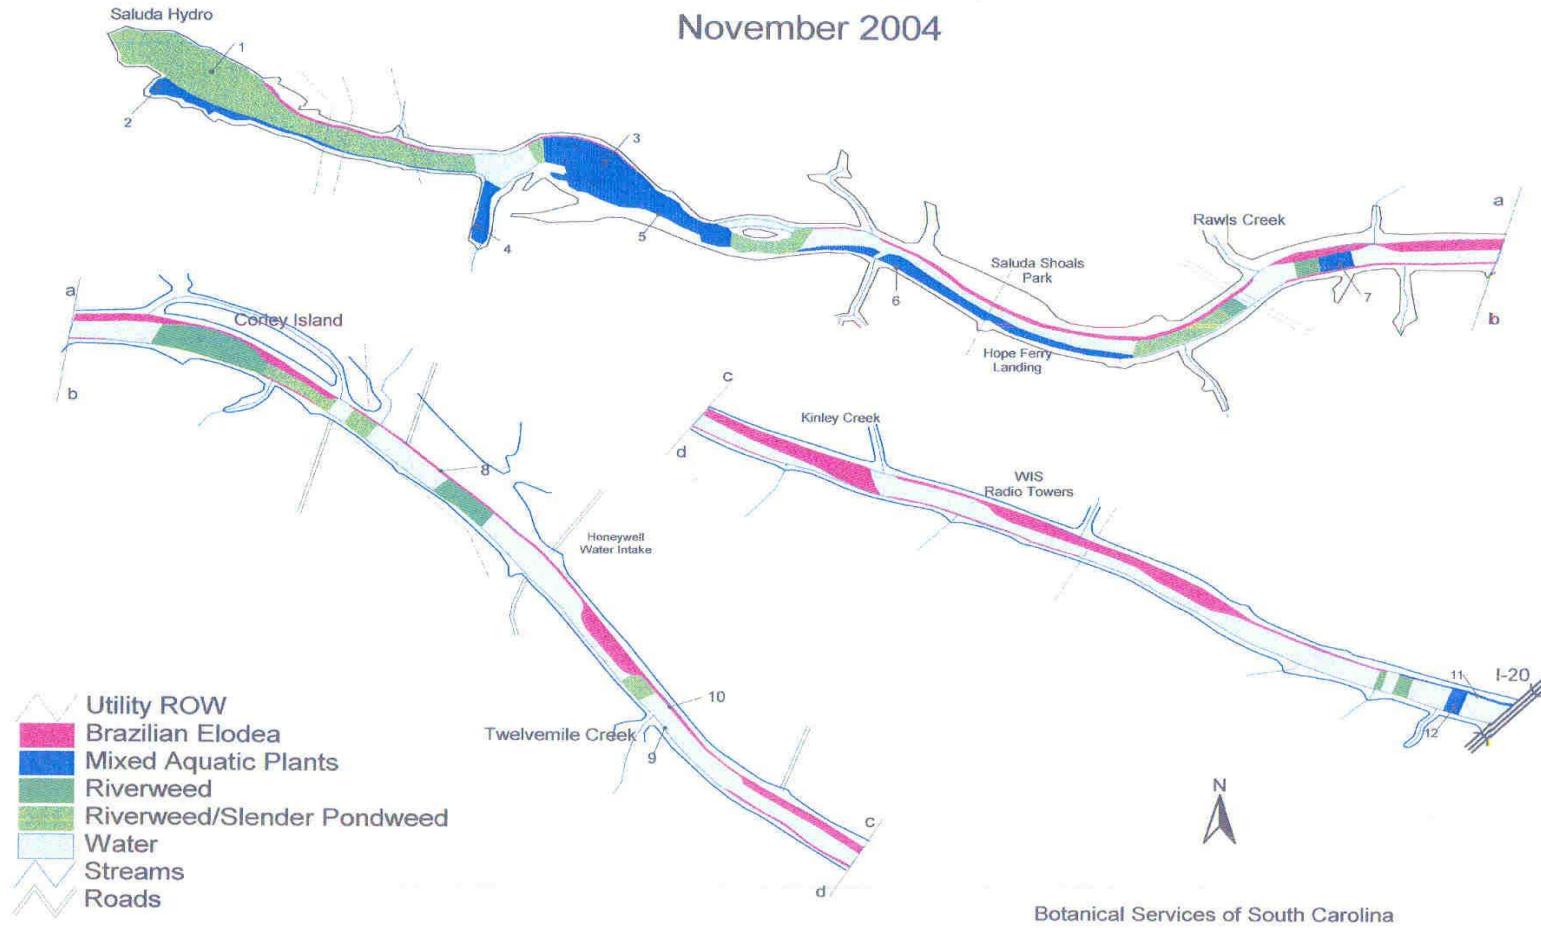

# Lower Saluda River Aquatic Macrophytes

November 2004

Botanical Services of South Carolina

Figure E-13: Aquatic Plants of the Lower Saluda (Aulbach, 2004)