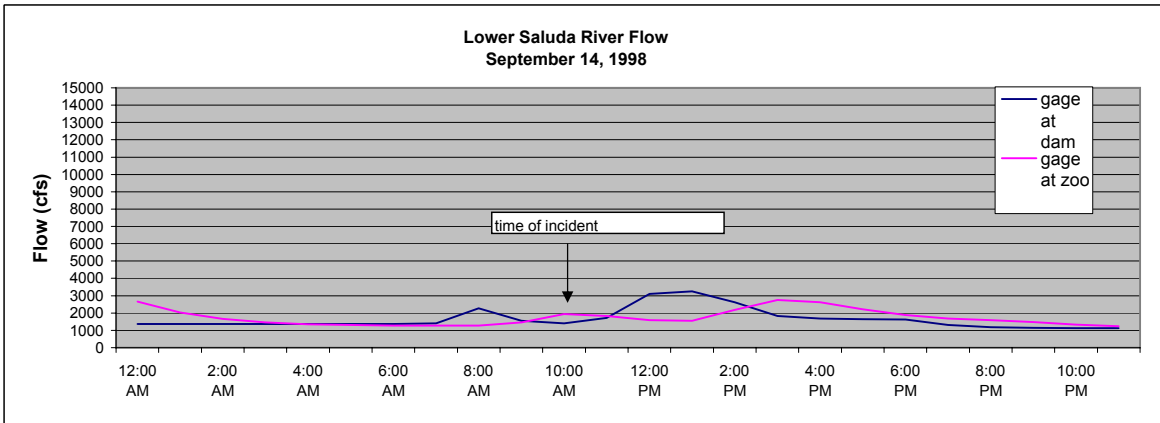

INCIDENT 1

Date	Person	Age	Time of Incident	Activity	Location	Flow at Dam	Flow at Zoo
5/27/1990	Ronald Sims	37	4:45 PM	swimming	near Mill Race	440	518

Notes: None

INCIDENT 3

Date	Person	Age	Time of Incident	Activity	Location	Flow at Dam	Flow at Zoo
6/25/1997	Clint Wingard	20	3:00 PM	tubing	near Mill Race	8,580	10,574

Notes: Family made claims a Rottweiler scared individual off of inner tube; never proven

INCIDENT 4

Date	Person	Age	Time of Incident	Activity	Location	Flow at Dam	Flow at Zoo
9/14/1998	Richard Metts	65	10:00 AM	Boating	near Hope Ferry	1,408	1,940

Notes: Capsized Canoe, no PFD

INCIDENT 5

Date	Person	Age	Time of Incident	Activity	Location	Flow at Dam	Flow at Zoo
7/22/2001	Brian Shealy	21	5:30 PM	attempted rescue	near Mill Race	800	4,885

Notes: Individual had alcohol in system