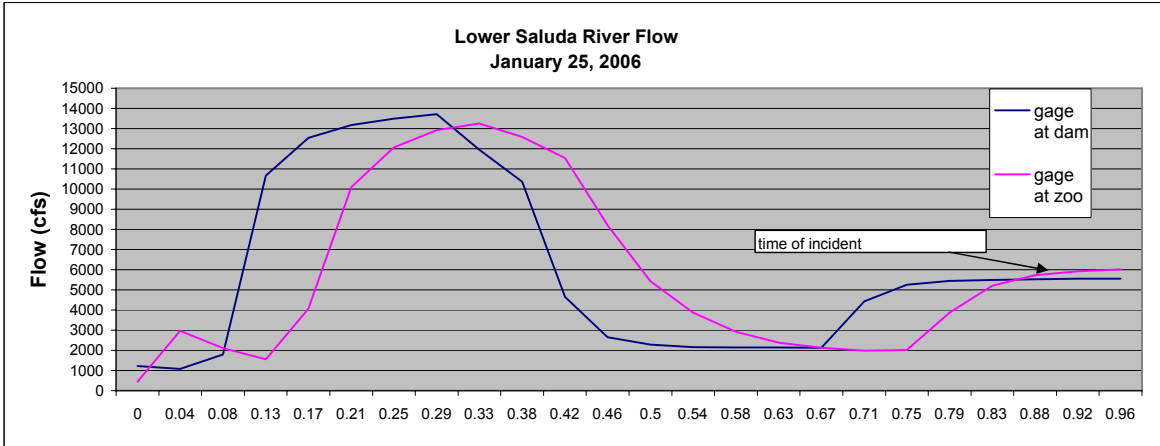

INCIDENT 7

Date	Person	Age	Time of Incident	Activity	Location	Flow at Dam	Flow at Zoo
25-Jan-06	Maurice Conyers	23	10:29 PM	robbery suspect	upstream of Mill Race	5,548	5,928

Notes: Individual was auto theft suspect pursued by police; attempted to flee along Candi Lane and into the LSR