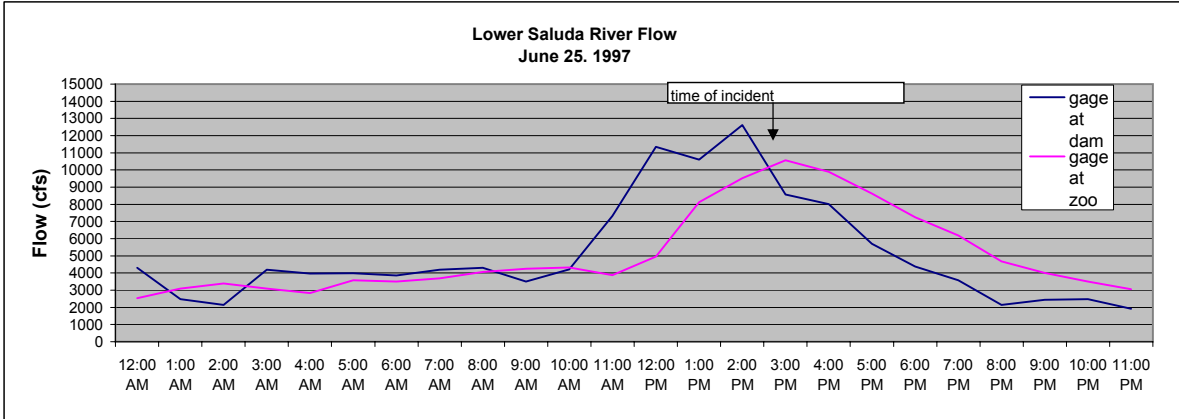

INCIDENT 1

Date	Person	Age	Time of Incident	Activity	Location	Flow at Dam	Flow at Zoo
5/27/1990	Ronald Sims	37	4:45 PM	swimming	near Mill Race	440	518

Notes: None

INCIDENT 3

Date	Person	Age	Time of Incident	Activity	Location	Flow at Dam	Flow at Zoo
6/25/1997	Clint Wingard	20	3:00 PM	tubing	near Mill Race	8,580	10,574

Notes: Family made claims a Rottweiler scared individual off of inner tube; never proven

INCIDENT 4

Date	Person	Age	Time of Incident	Activity	Location	Flow at Dam	Flow at Zoo
9/14/1998	Richard Metts	65	10:00 AM	Boating	near Hope Ferry	1,408	1,940

Notes: Capsized Canoe, no PFD

INCIDENT 5

Date	Person	Age	Time of Incident	Activity	Location	Flow at Dam	Flow at Zoo
7/22/2001	Brian Shealy	21	5:30 PM	attempted rescue	near Mill Race	800	4,885

Notes: Individual had alcohol in system

INCIDENT 6

Date	Person	Age	Time of Incident	Activity	Location	Flow at Dam	Flow at Zoo
unknown between March 9 - April 3, 2003	Christopher Glen	25	unknown	apparent suicide	Hope Ferry	unknown	unknown

Notes: Individual apparently drove car off Hope Ferry or Saluda Shoals Park Boat ramp into the Lower Saluda River