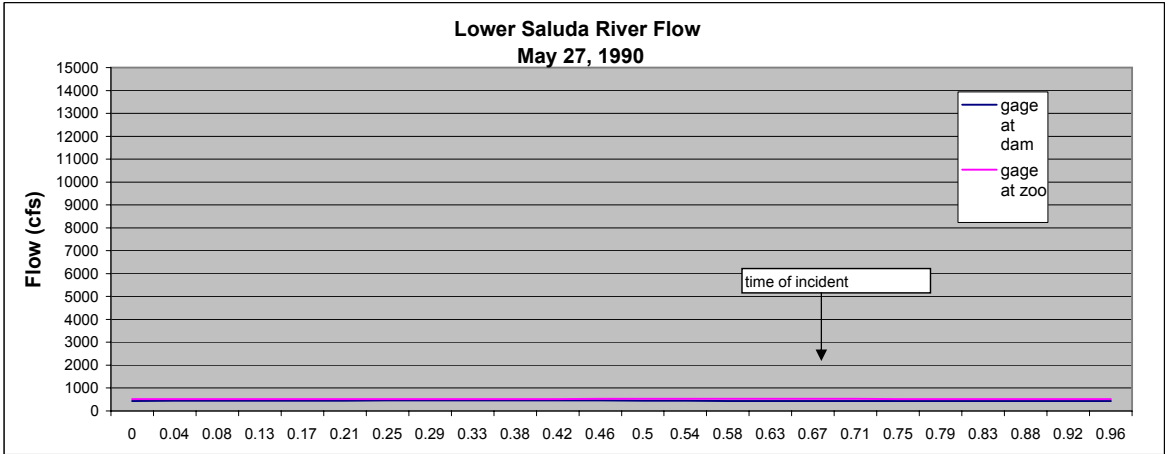

INCIDENT 1

Date	Person	Age	Time of Incident	Activity	Location	Flow at Dam	Flow at Zoo
5/27/1990	Ronald Sims	37	4:45 PM	swimming	near Mill Race	440	518

Notes: None

INCIDENT 3

Date	Person	Age	Time of Incident	Activity	Location	Flow at Dam	Flow at Zoo
6/25/1997	Clint Wingard	20	3:00 PM	tubing	near Mill Race	8,580	10,574

Notes: Family made claims a Rottweiler scared individual off of inner tube; never proven

INCIDENT 4

Date	Person	Age	Time of Incident	Activity	Location	Flow at Dam	Flow at Zoo
9/14/1998	Richard Metts	65	10:00 AM	Boating	near Hope Ferry	1,408	1,940