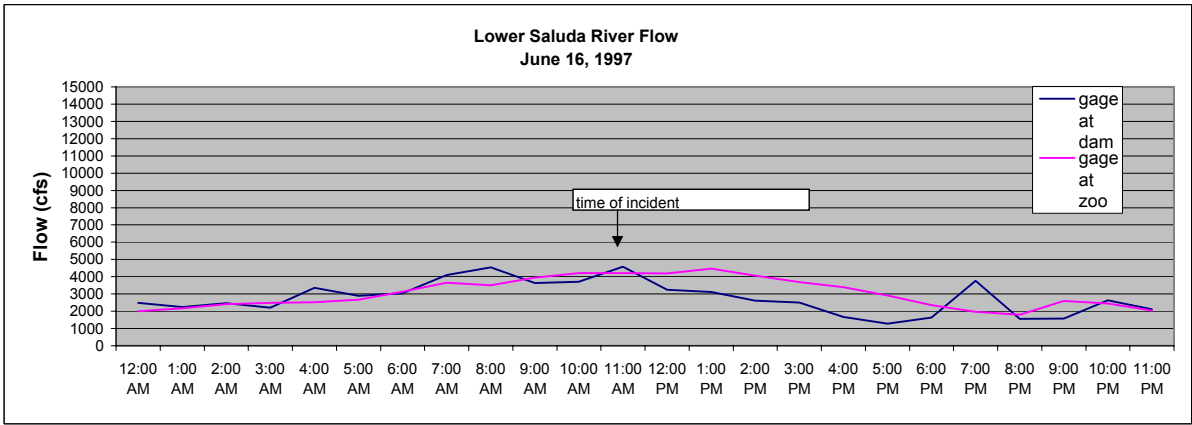

INCIDENT 1

Date	Person	Age	Time of Incident	Activity	Location	Flow at Dam	Flow at Zoo
5/27/1990	Ronald Sims	37	4:45 PM	swimming	near Mill Race	440	518

Notes: None

INCIDENT 3

Date	Person	Age	Time of Incident	Activity	Location	Flow at Dam	Flow at Zoo
6/25/1997	Clint Wingard	20	3:00 PM	tubing	near Mill Race	8,580	10,574

Notes: Family made claims a Rottweiler scared individual off of inner tube; never proven

INCIDENT 4

Date	Person	Age	Time of Incident	Activity	Location	Flow at Dam	Flow at Zoo
9/14/1998	Richard Metts	65	10:00 AM	Boating	near Hope Ferry	1,408	1,940

Notes: Capsized Canoe, no PFD

INCIDENT 5

Date	Person	Age	Time of Incident	Activity	Location	Flow at Dam	Flow at Zoo
7/22/2001	Brian Shealy	21	5:30 PM	attempted rescue	near Mill Race	800	4,885

Notes: Individual had alcohol in system