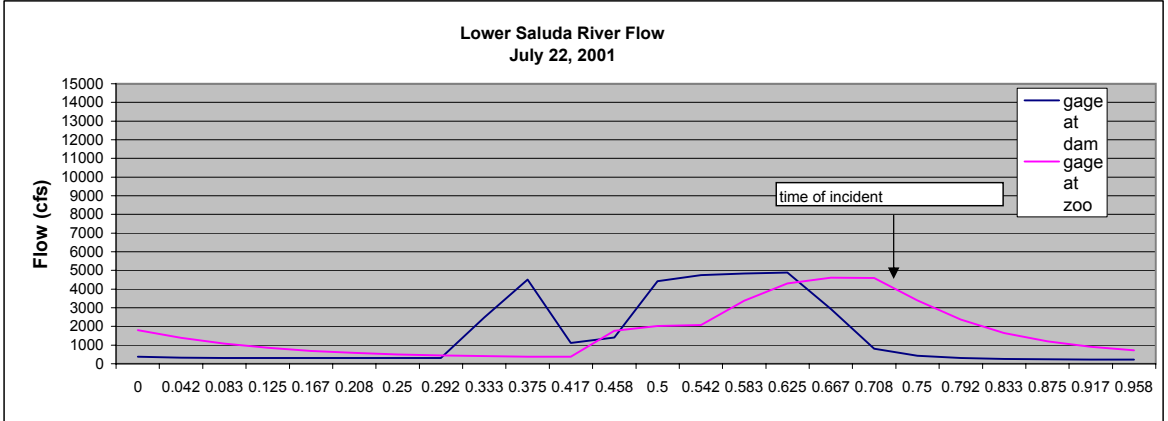

Notes: Family made claims a Rottweiler scared individual off of inner tube; never proven

INCIDENT 4

Date	Person	Age	Time of Incident	Activity	Location	Flow at Dam	Flow at Zoo
9/14/1998	Richard Metts	65	10:00 AM	Boating	near Hope Ferry	1,408	1,940

Notes: Capsized Canoe, no PFD

INCIDENT 5

Date	Person	Age	Time of Incident	Activity	Location	Flow at Dam	Flow at Zoo
7/22/2001	Brian Shealy	21	5:30 PM	attempted rescue	near Mill Race	800	4,885

Notes: Individual had alcohol in system